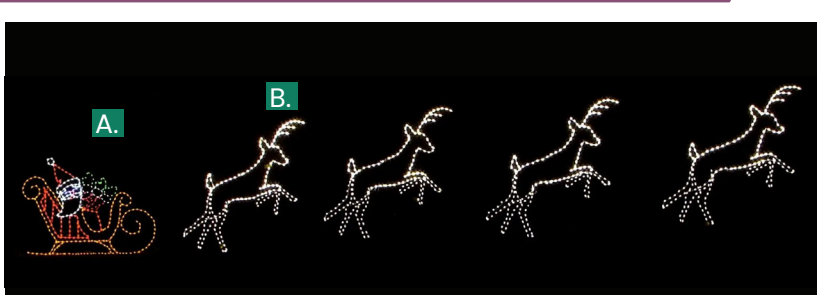

2D SILHOUETTE DISPLAYS

Name	Item	Size	Lbs.	Org. Price	LED
A (A.) Santa Sleigh	SSTL-48	11' x 8'	124	$3,274	$2,495
B (A.) Reindeer in Flight	SSTL-49	10' x 14' ea.	72 ea.	$1,893/ea.	$1,268 ea.
(A.) Set of 4 Deer				$7,571	$5,073
*2, 4, 6, 8 ft. Risers for Deer $193 ea.					

Name	Item	Size	Lbs.	Org. $	LED
A Standing Doe	SD-621	6'	32	$757	$507
B Grazing Buck	SD-625	8'	32	$789	$529
C 3D Silhouette Pine	ST-640	10'	86	$2,128	$1,425
D Fawn	SD-620	4'	16	$556	$373
E 3D Silhouette Pine	ST-641	12'	112	$3,475	$2,328
F Laying Doe	SD-623	5'	28	$667	$447
G Standing Buck	SD-624	8'	32	$789	$528
H Grazing Doe	SD-622	4'	32	$668	$448

(800) 332-6798 MoscaDesign.com