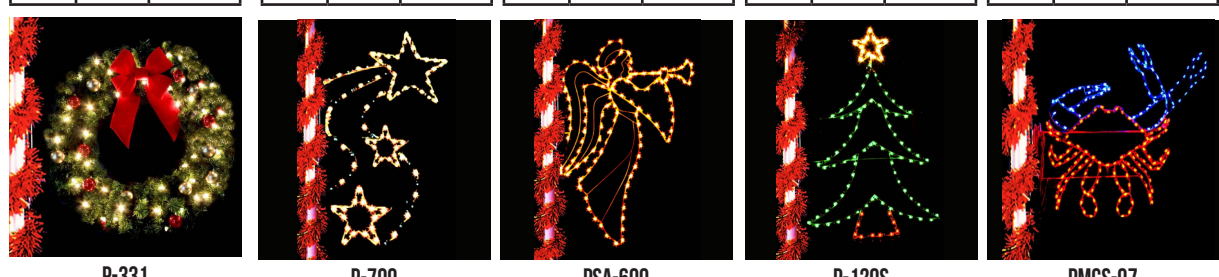

33% OFF
 December 16, 2024 - January 24, 2025
 *On Select Standard Products.

(800) 332-6798
 info@moscadesign.com
 MoscaDesign.com

Scan for Full Catalog

33% OFF SALE!

POLE MOUNTED DECORATIONS

PRESIDENTIAL SNOWFLAKE			DIAMOND SNOWFLAKE			WINTERFEST SNOWFLAKE			SPIRAL SNOWFLAKE			SILHOUETTE SNOWFLAKE		
Size	org. \$	33% OFF LED	Size	org. \$	33% OFF LED	Size	org. \$	33% OFF LED	Size	org. \$	33% OFF LED	Size	org. \$	33% OFF LED
3 ft.	\$703	\$471	3 ft.	\$529	\$354	3 ft.	\$620	\$415	3 ft.	\$629	\$421	2 ft.	\$442	\$296
4 ft.	\$747	\$500	4 ft.	\$636	\$426	4 ft.	\$716	\$480	4 ft.	\$763	\$511	3 ft.	\$556	\$373
5 ft.	\$837	\$561	5 ft.	\$672	\$450	5 ft.	\$797	\$534	5 ft.	\$835	\$560	4 ft.	\$635	\$425
6 ft.	\$900	\$603	6 ft.	\$727	\$487	6 ft.	\$902	\$604	6 ft.	\$981	\$657	5 ft.	\$681	\$456
									6 ft.	\$712	\$477			

POLE MOUNT WREATH			STAR SPRAY			HEAVENLY ANGEL			FANTASY TREE			CRAB - ANIMATED		
Size	org. \$	33% OFF LED	Size	org. \$	33% OFF LED	Size	org. \$	33% OFF LED	Size	org. \$	33% OFF LED	Size	org. \$	33% OFF LED
4.5 ft. single frame	\$1036	\$694	4.5ft.x 7.5ft.	\$0000	\$544	4.5ft.x 7.5ft.	\$812	\$638	5ft.x 8ft.	\$812	\$486	5ft.x 6ft.	\$2071	\$1388
4.5 ft. double frame	\$1128	\$756												