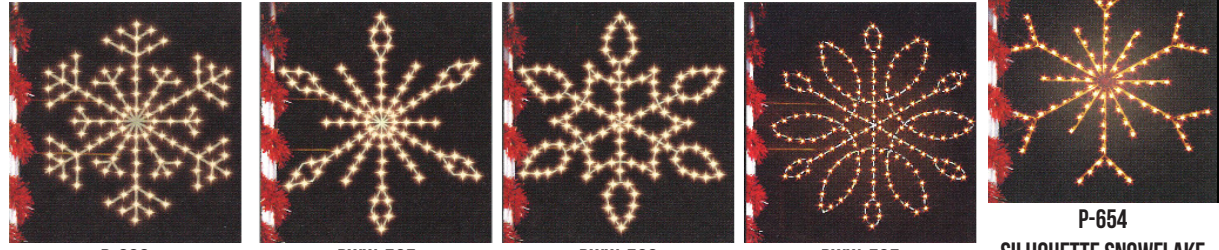

33% OFF
 December 16, 2024 - January 24, 2025
 *On Select Standard Products.

(800) 332-6798
 info@moscadesign.com
 MoscaDesign.com

Scan for Full Catalog

33% OFF SALE!

POLE MOUNTED DECORATIONS

PRESIDENTIAL SNOWFLAKE			DIAMOND SNOWFLAKE			WINTERFEST SNOWFLAKE			SPIRAL SNOWFLAKE			SILHOUETTE SNOWFLAKE		
Size	org. \$	33% OFF LED	Size	org. \$	33% OFF LED	Size	org. \$	33% OFF LED	Size	org. \$	33% OFF LED	Size	org. \$	33% OFF LED
3 ft.	\$703	\$471	3 ft.	\$529	\$354	3 ft.	\$620	\$415	3 ft.	\$629	\$421	2 ft.	\$442	\$296
4 ft.	\$747	\$500	4 ft.	\$636	\$426	4 ft.	\$716	\$480	4 ft.	\$763	\$511	3 ft.	\$556	\$373
5 ft.	\$837	\$561	5 ft.	\$672	\$450	5 ft.	\$797	\$534	5 ft.	\$835	\$560	4 ft.	\$635	\$425
6 ft.	\$900	\$603	6 ft.	\$727	\$487	6 ft.	\$902	\$604	6 ft.	\$981	\$657	5 ft.	\$681	\$456
									6 ft.	\$712	\$477			

POLE MOUNT WREATH			STAR SPRAY			HEAVENLY ANGEL			FANTASY TREE			CRAB - ANIMATED		
Size	org. \$	33% OFF LED	Size	org. \$	33% OFF LED	Size	org. \$	33% OFF LED	Size	org. \$	33% OFF LED	Size	org. \$	33% OFF LED
4.5 ft. single frame	\$1036	\$694	4.5ft.x 7.5ft.	\$0000	\$544	4.5ft.x 7.5ft.	\$812	\$638	5ft.x 8ft.	\$812	\$486	5ft.x 6ft.	\$2071	\$1388
4.5 ft. double frame	\$1128	\$756												